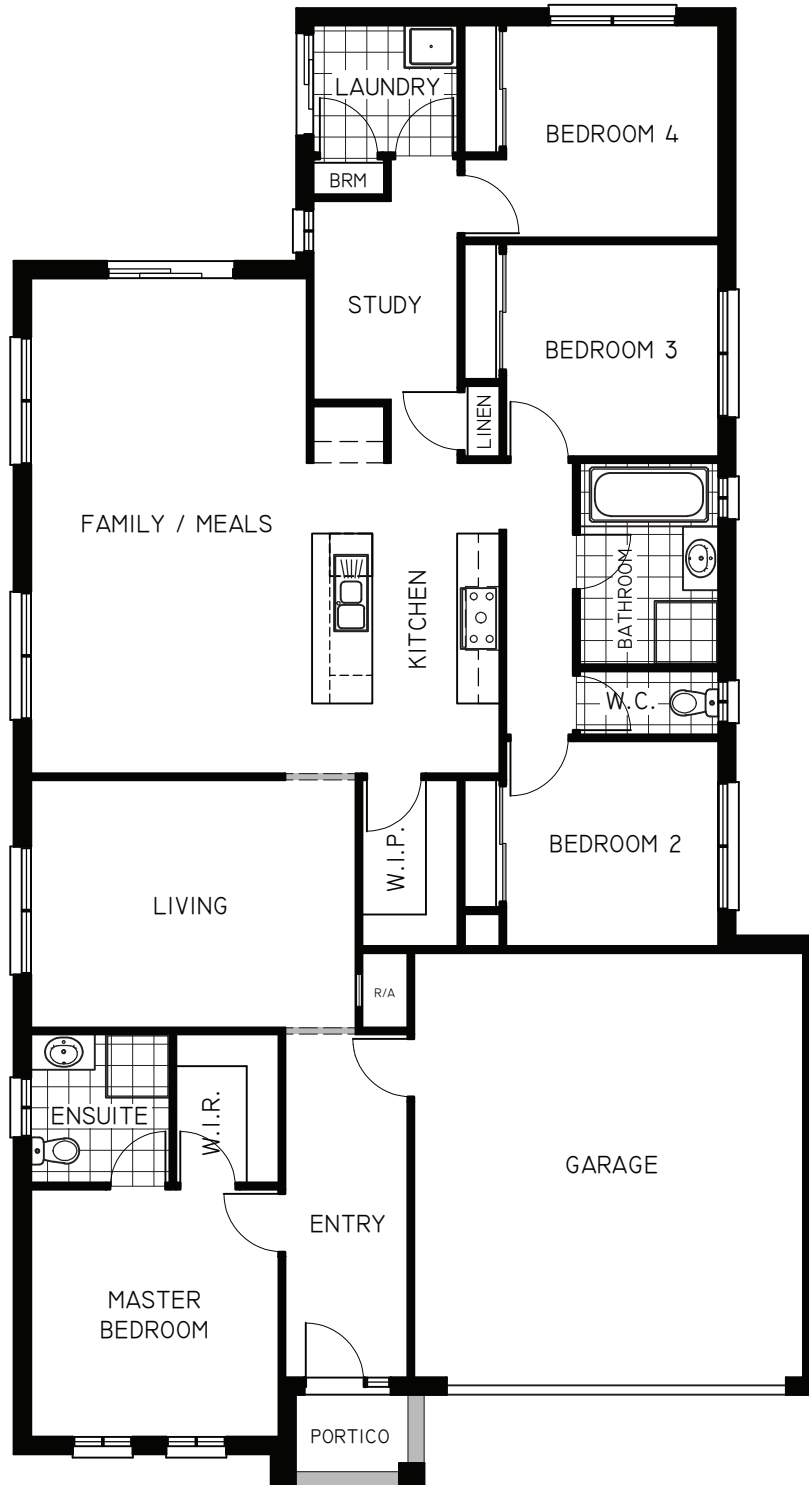

Flint

House Area: 160.29m² or 17.25sqs
Total Area: 198.96m² or 21.42sqs
House Width: 11.93m
House Length: 20.90m
Min Block Width: 13.33m