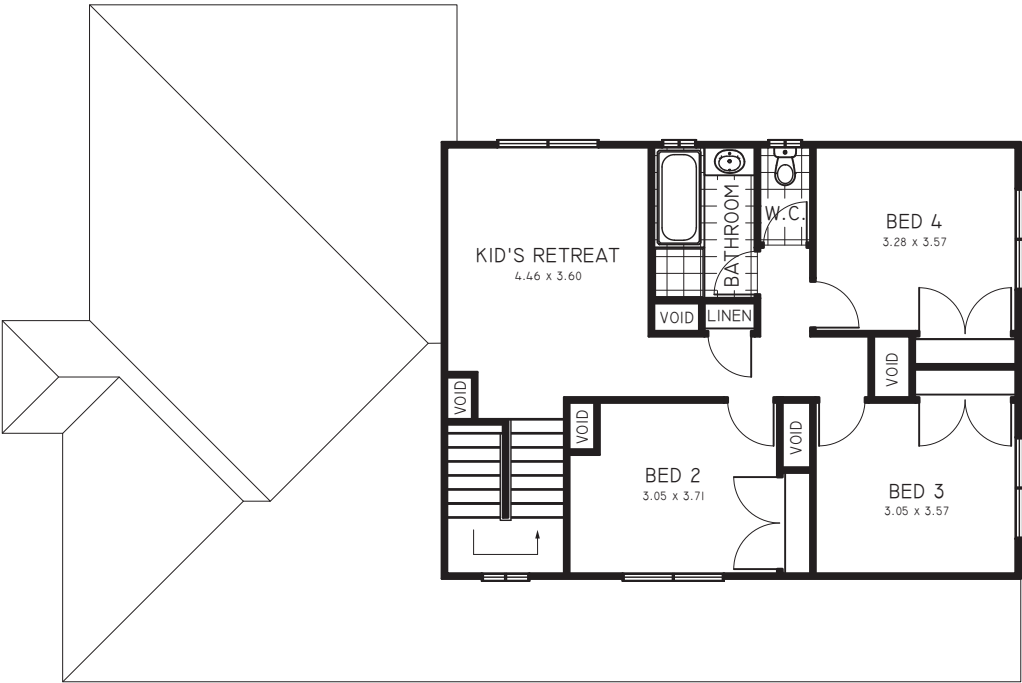

# Dakota 210

**HOLBROOK  
HOMES**

House Area: 209.00m<sup>2</sup> or 22.50sqsq  
 Total Area: 259.31m<sup>2</sup> or 27.91sqsq  
 House Width: 11.97m  
 House Length: 18.11m  
 Min Block Width: 13.77m