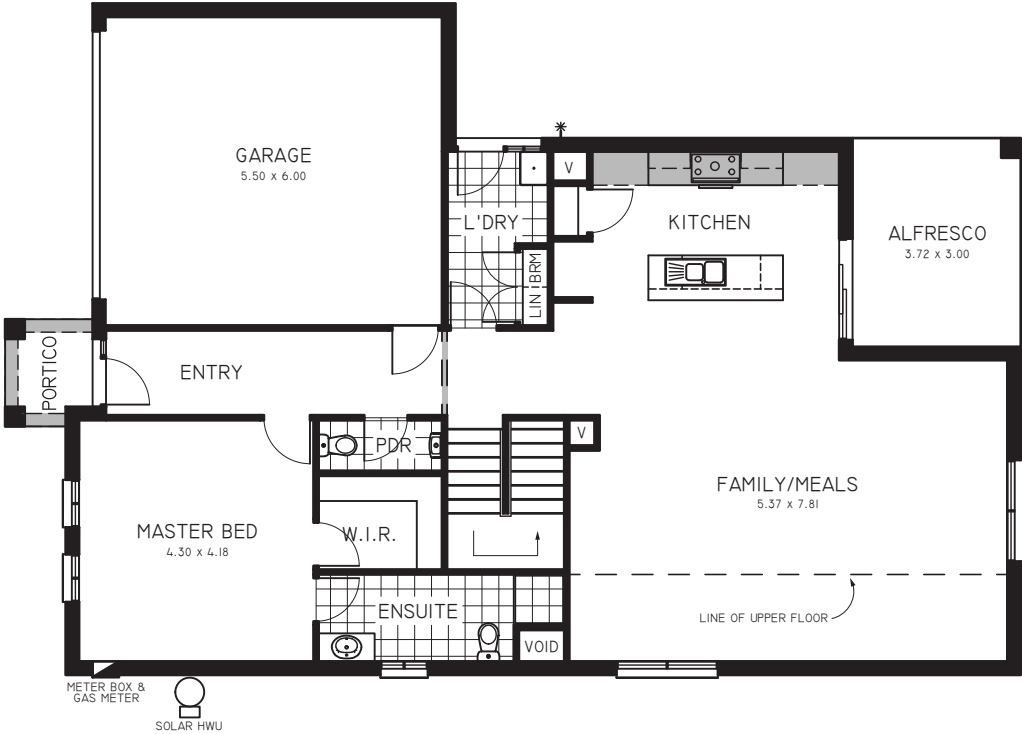

# Dakota 210

**HOLBROOK  
HOMES**

House Area: 209.00m<sup>2</sup> or 22.50sqsq  
 Total Area: 259.31m<sup>2</sup> or 27.91sqsq  
 House Width: 11.97m  
 House Length: 18.11m  
 Min Block Width: 13.77m